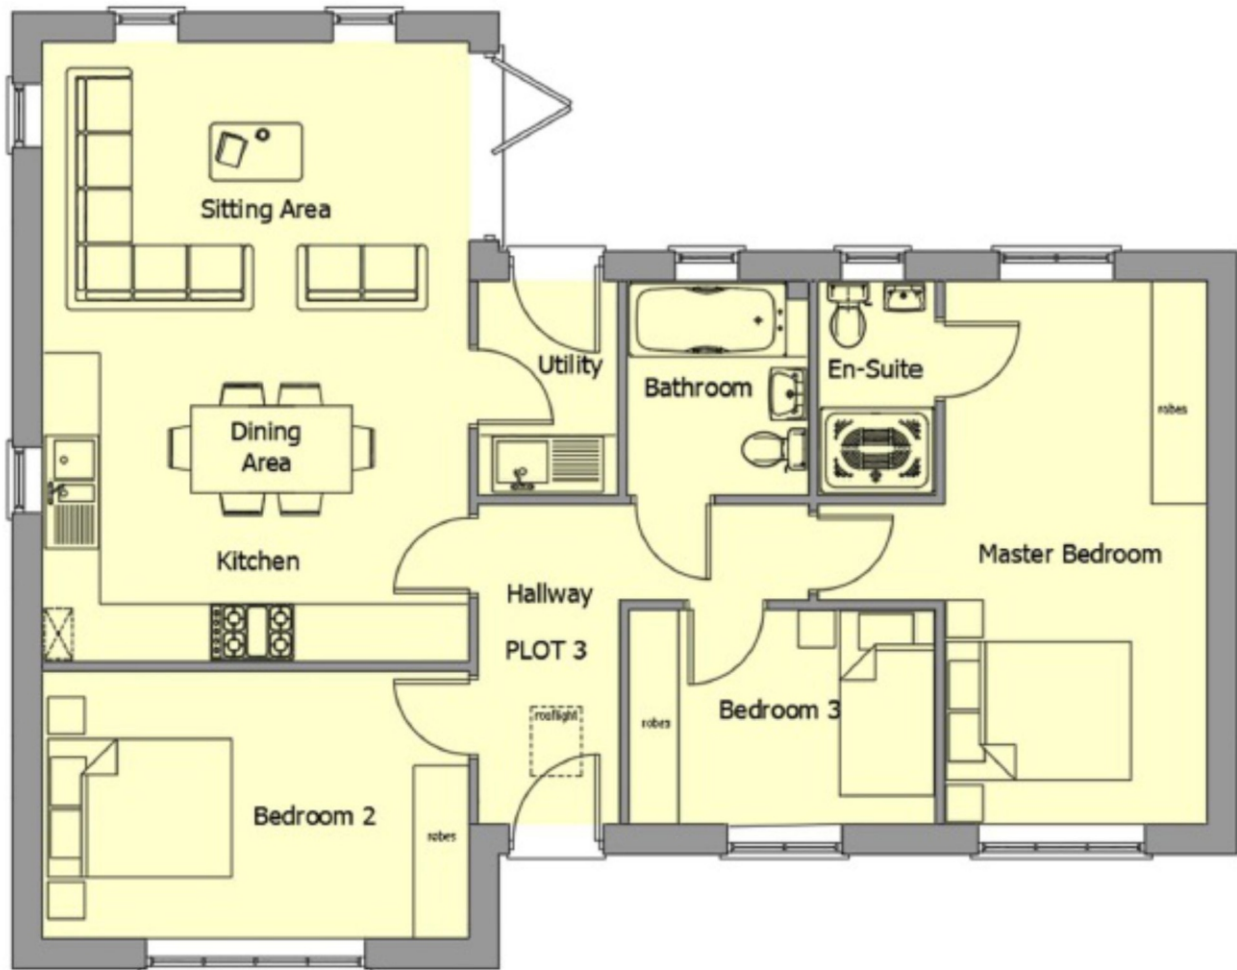

LYCHGATE

H O M E S • L I M I T E D

LYCHGATE

Realising Dreams

PLOT 3
3 BED BUNGALOW
AUSTREY FIELDS

LYCHGATE

H O M E S • L I M I T E D

LYCHGATE

Realising Dreams

Ground Floor Plan

Kitchen/Sitting	15'0"	x	21'9"
Bedroom 1	9'3"	x	19'0"
Bedroom 2	15'0"	x	9'3"
Bedroom 3	10'6"	x	7'6"

PLOT 3
3 BED BUNGALOW
AUSTREY FIELDS