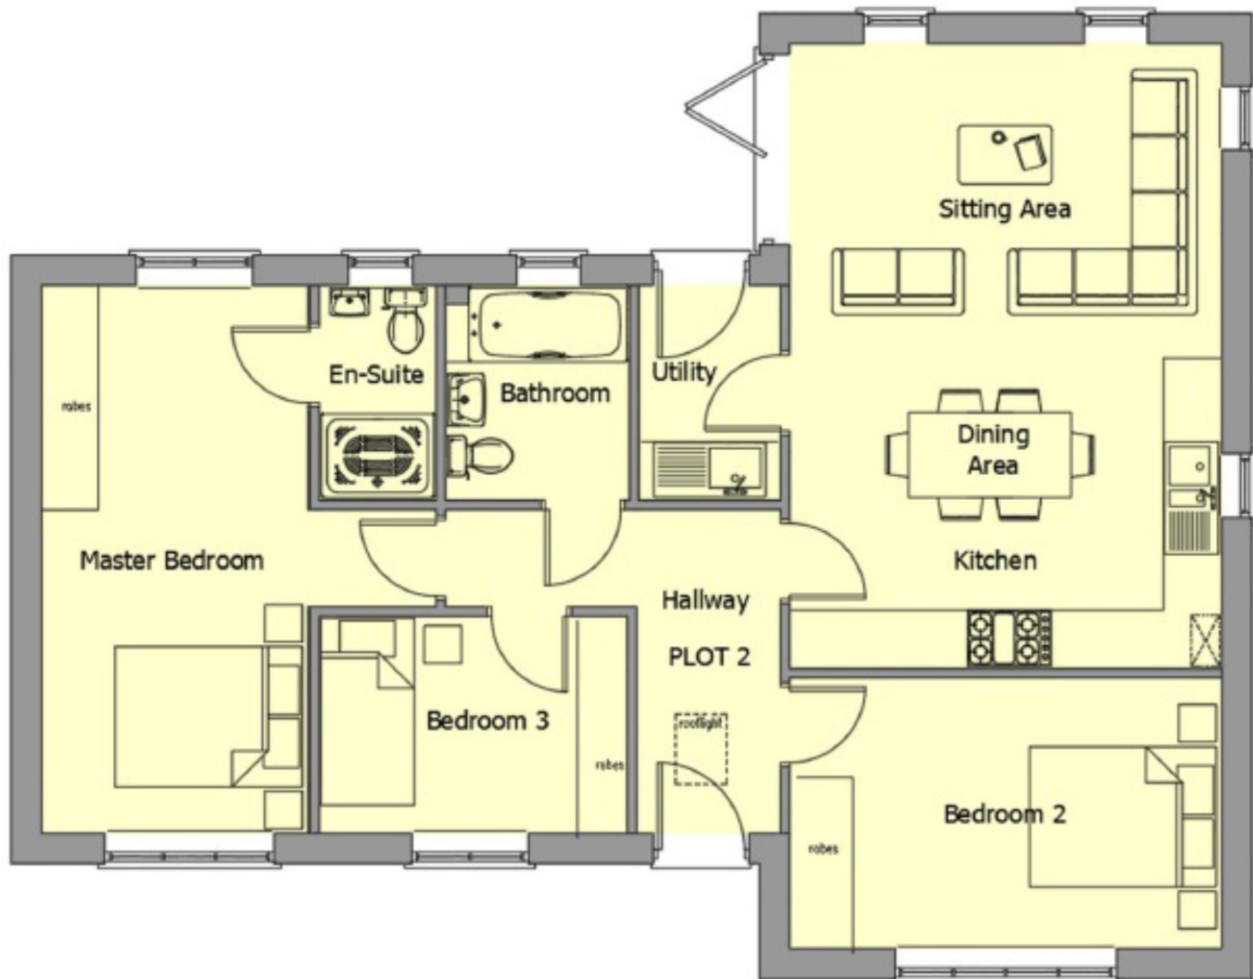

LYCHGATE

H O M E S • L I M I T E D

LYCHGATE

Realising Dreams

PLOT 2
3 BED BUNGALOW
AUSTREY FIELDS

LYCHGATE

H O M E S • L I M I T E D

LYCHGATE

Realising Dreams

Ground Floor Plan

| | | | |
|-----------------|-------|---|-------|
| Kitchen/Sitting | 15'0" | x | 21'9" |
| Bedroom 1 | 9'3" | x | 19'0" |
| Bedroom 2 | 15'0" | x | 9'3" |
| Bedroom 3 | 10'6" | x | 7'6" |

PLOT 2
3 BED BUNGALOW
AUSTREY FIELDS